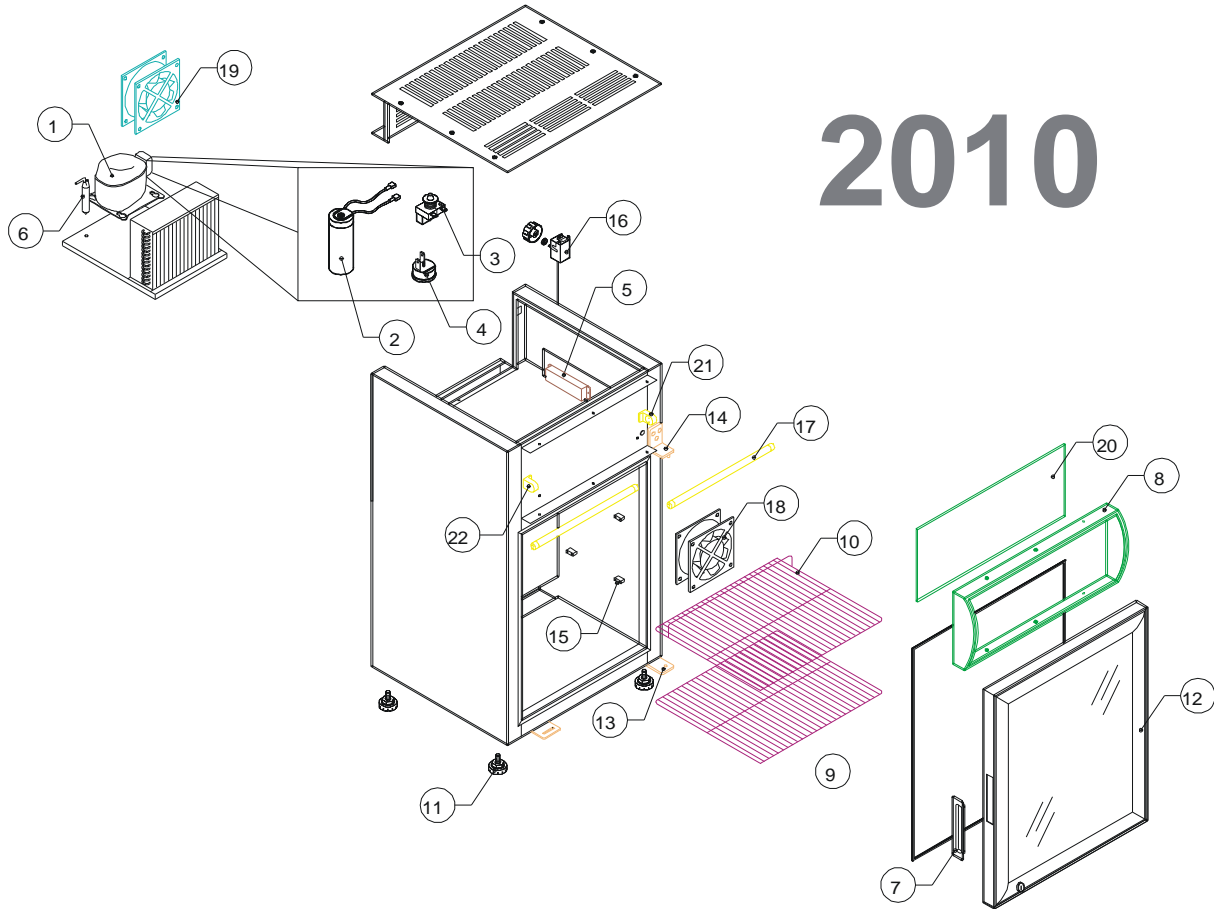

Service Parts List Model VV-2N

EFFECTIVE JAN.1,2010

2010

| Item | CODE | Description | Item | Code | Description |
|------|---------|----------------------------|------|---------|----------------------------------|
| 1 | 1021669 | COMPRESSOR EMI30HER MBRACO | 16 | 1016709 | THERMOSTAT 077B1125 DANFOS |
| 2 | 1001520 | CAPACITOR 64-77MF | 17 | 1018271 | FLUORESCENT LAMP F8T5/D PHILLIPS |
| 3 | 1021968 | RELAY | 18 | 1021794 | FAN 9900 PABST |
| 4 | 1022080 | THERMAL PROTECTOR | 19 | 1017777 | FAN AA1281US-AT JARO |
| 5 | 1018542 | BALLAST WH2-120-L FULHAM | 20 | 1022513 | ACRYLIC |
| 6 | 1017682 | DRYER FILTER | 21 | 1019211 | TOP LAMP HOLDER |
| 7 | 1021673 | DOOR HANDLE | 22 | 1019212 | BOTTOM LAMP HOLDER |
| 8 | 1021468 | SIGN FRAME | 23 | 1017288 | CONDENSER |
| 9 | 1021337 | BOTTOM SHELF | 24 | 1021425 | EVAPORATOR |
| 10 | 1021336 | TOP SHELF | 25 | 1023001 | DOOR GASKET |
| 11 | 1002004 | ADJUSTABLE LEG | 26 | 1023002 | DOOR LOCK |
| 12 | 1021312 | DOOR | 27 | 1030791 | SIDE GRAPHICS LEFT |
| 13 | 1020748 | BOTTOM HINGE | 28 | 1030792 | SIDE GRAPHICS RIGHT |
| 14 | 1020747 | TOP HINGE | 29 | 1030793 | DISPLAY GRAPHICS |
| 15 | 1021810 | SHELF CLIPS | 30 | 1020600 | LAMP COVER |