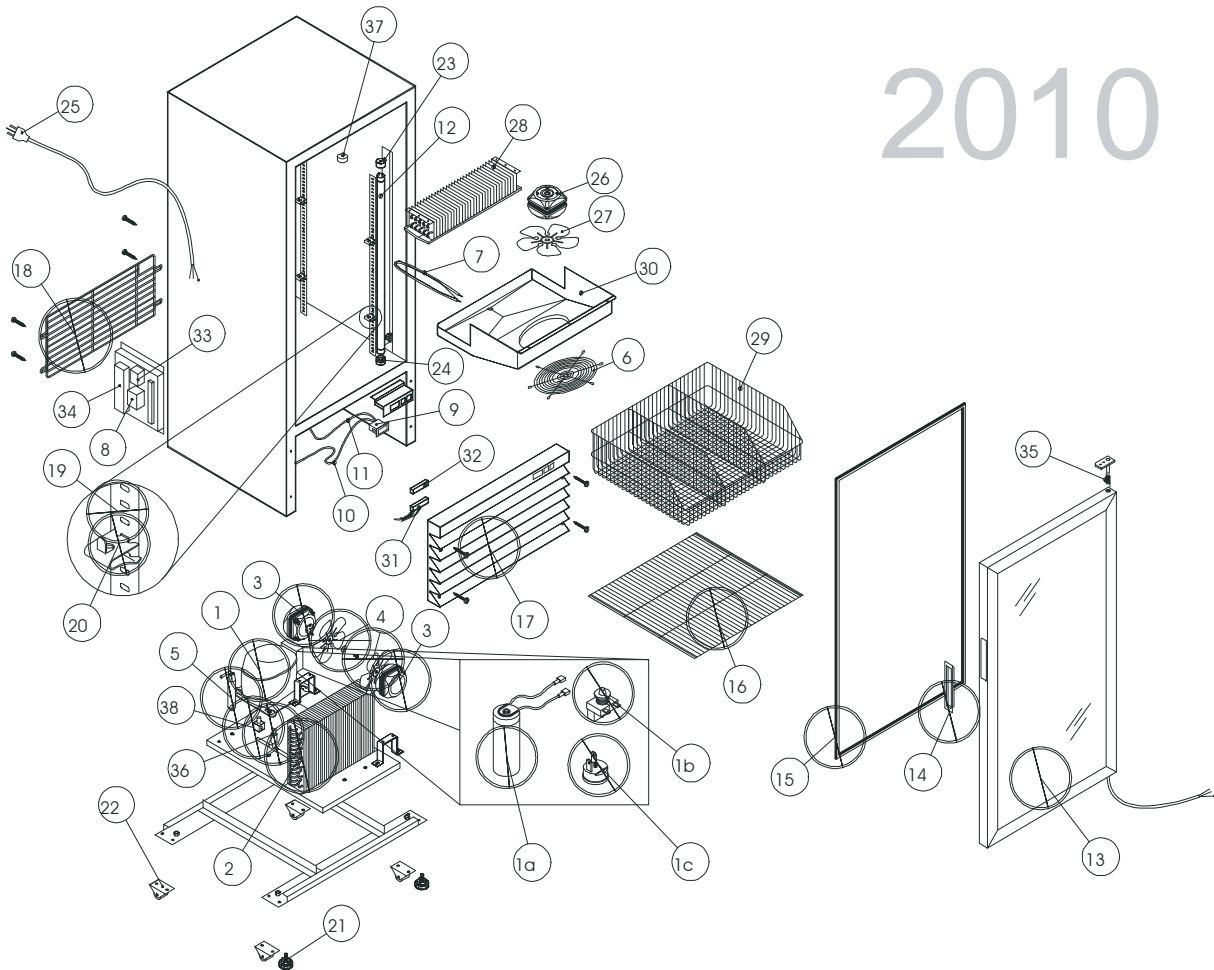

Service Parts List Model VV-9BTFN

EFFECTIVE JAN.1,2010

2010

Item	CODE	Description	Item	Code	Description
1	1021444	Compressor T2155GK Aspera	26	1015080	Lamp holder 347 Fau - Top
1a	1017688	Start Capacitor 145-175mf	27	1018588	Power Cord 115V
1b	1023819	Start Relay	28	1015050	Fan Motor M4Q45-BD03-04 EBM
1c	1023818	Overload Protector	29	1020063	Evaporator Coil
2	1020062	Condenser	30	1021967	Shelf Basket
3	1021891	Fan M4Q45-CA27-04EBM	31	1025278	Evaporator Pan Cover
4	1014406	Fan Blade	32	1025356	Magnetic Door Switch
5	1022625	Dryer Filter	33	1025357	Magnetic Door Relay
6	1021892	Evaporator Fan Grill Cover	34	1026618	Evaporator Fan Relay
7	1022084	Evaporator Heater	35	1018992	Ballast WH5-L Fulham
8	1021093	Relay	36	1025102	Torsion Bar (Valentini)
9	1022878	Electronic Controller	37	1021921	High Pressure Switch
10	1024944	Probe PTC ECSNDO142A Evaporator	38	1021922	Back-up Thermostat
11	1024943	Probe PTC ECSNDO112A Interior	39	1021061	Solenoid Valve (EVR2)
12	1019470	Fluorescent Lamp F17	40	1022429	Solenoid Coil (EVR2)
13	1027165	Glass Door	41	1015006	Load Switch
14	1021673	Door Handle	42	1027283	Transformer 34V
15	1028135	Door Gasket	43	1021984	Cape Tube 126'
16	1020130	Flat Shelf	44	1027580	Clear Lamp Cover
17	1026713	Front Grill (Black)	45	1020873	Condensate Pan
18	1029598	Front Grill (Blue)	46	1025123	Door Lock
19	1020220	Front Grill (Gray)	47	1027595	White Lamp Channel
20	1020494	Back Grill	48	1021942	Yellow Light Switch
21	1013993	Aluminum Pilaster	49	1021941	Green Power On Switch
22	1019059	Shelf Clips	50	1020488	Top Door Hinge (Valenti)
23	1019456	Adjustable Legs	51	1020490	Bottom Door Hinge (Valenti)
24	1014921	Rollers	52	1026702	Top Door Hinge (Rammi)
25	1015079	Lamp Holder 347 Mau - Bottom	53	1022366	Bottom Door Hinge (Rammi)